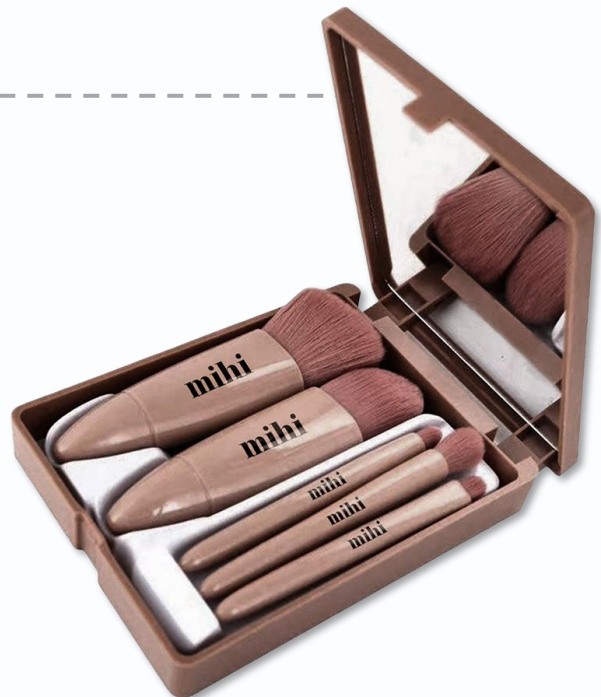

### **LIPSTYLE BEAUTY BAG**

Even your cosmetic bag can become a stylish accessory. Original design will emphasize your individuality. Made of wear-resistant and waterproof PVC, which will protect cosmetics. Transparent material allows you to quickly find the right product. Perfect size to take everything you need with you and fit in your bag.

**mihi**  
just right for me

**Get a Hydrogel eye patch  
Vitamin cocktail for only**

**3,9 €**

**(page 54)**

**Get a Compact  
make-up brush set  
for only**

**0,9 €**

**COMPACT MAKE-UP  
BRUSH SET, 5 PCS**

- 5 brushes: for foundation, concealer, powder/ blush, eye shadow and lipstick/gloss.
- Mirror inside: fix your make-up anytime you need it.
- Compact size: ideal for travelling and handbags. Stylish case: brushes are always in perfect condition.
- Great gift idea for those who love beauty and convenience.