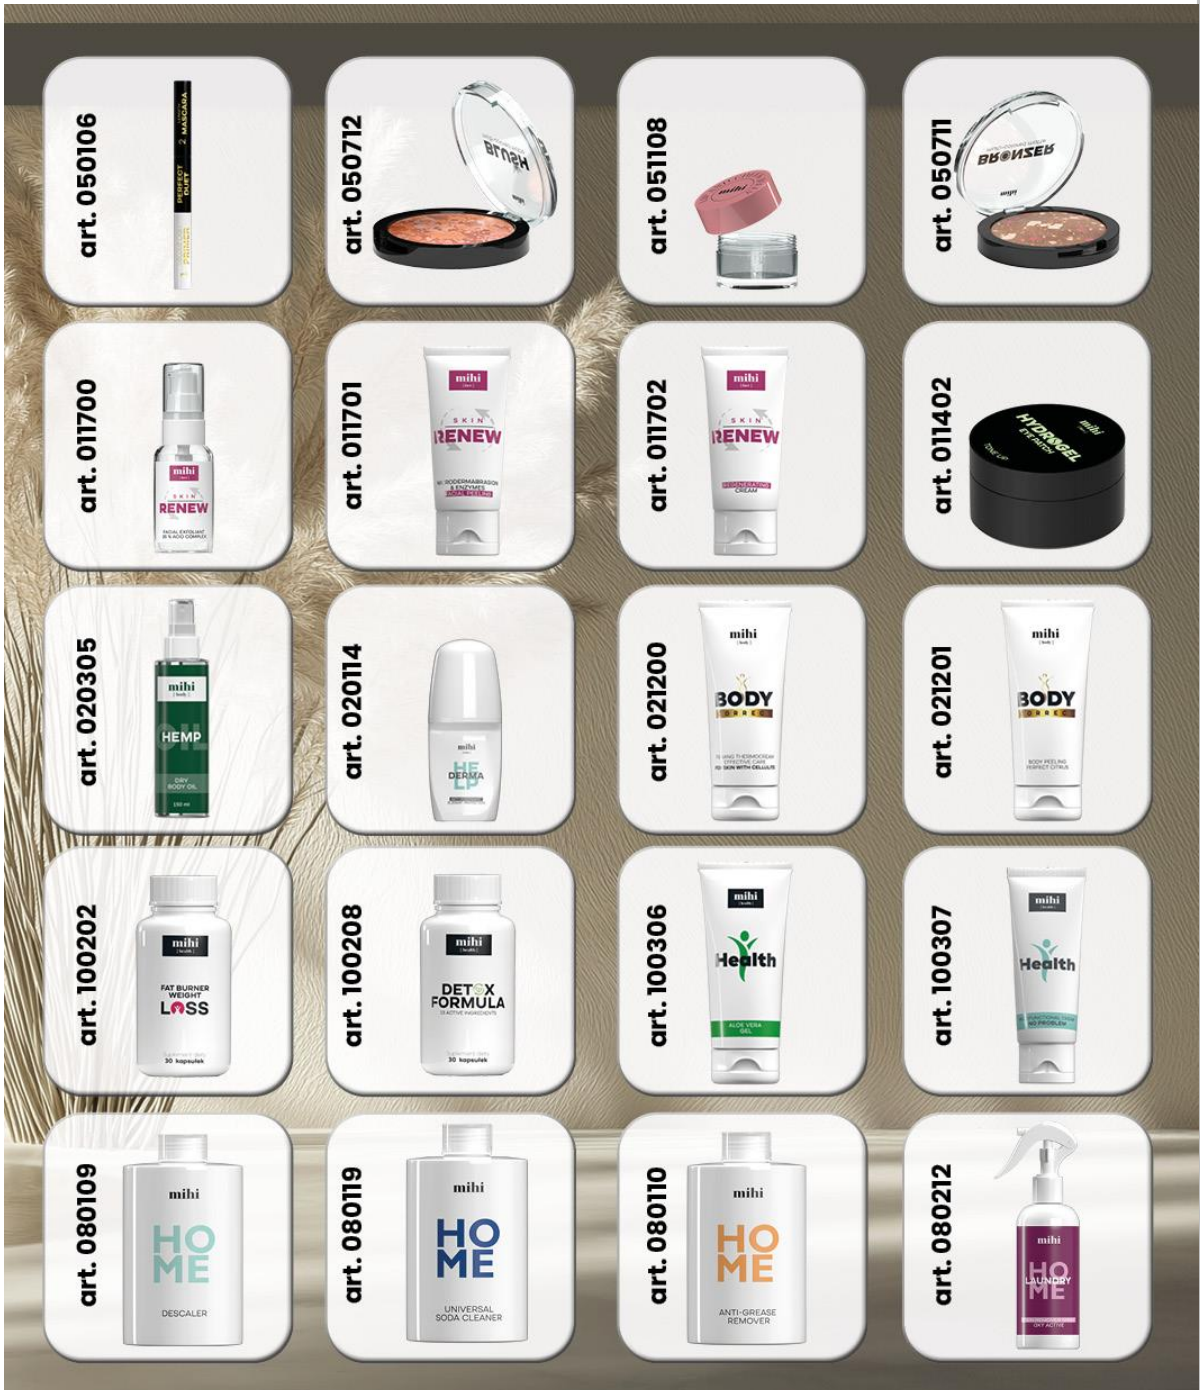

Create your own set - choose what is most preferred for you! The list contains products at special prices (discount 40%) from 5 categories

[Details here](#)

art. 050106

art. 050712

art. 051108

art. 050711

art. 011700

art. 011701

art. 011702

art. 011402

art. 020305

art. 020114

art. 021200

art. 021201

art. 100202

art. 100208

art. 100306

art. 100307

art. 080109

art. 080119

art. 080110

art. 080212

to the beginning